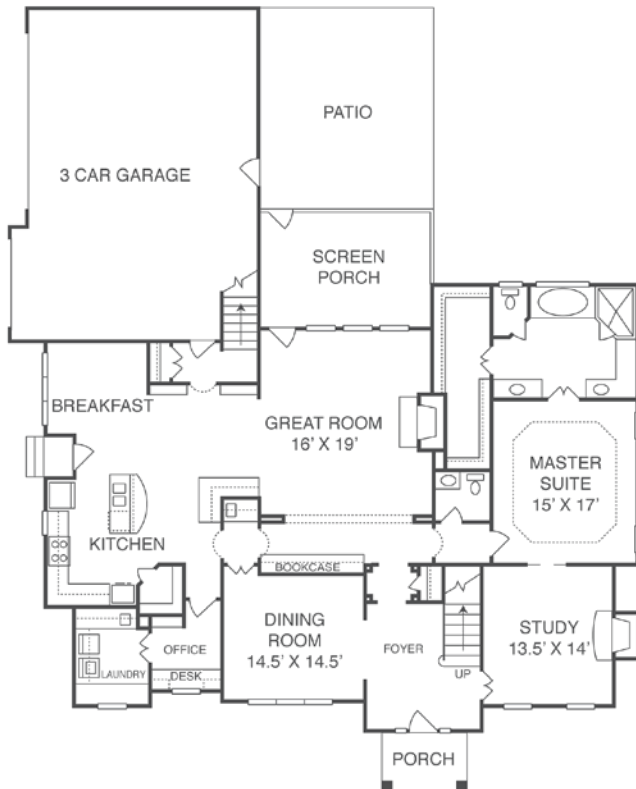

the peachtree place kemp harris, inc.

treyburn point homesite 28 6102 treyburn point drive ~4310 sq.ft.

Illustration and floorplans are for discussion purposes only and are not part of a legal contract. Room dimensions and square footage are approximate. Prices subject to change without notice. 8-31-07 ©2006-2007 Kemp Harris, Inc.