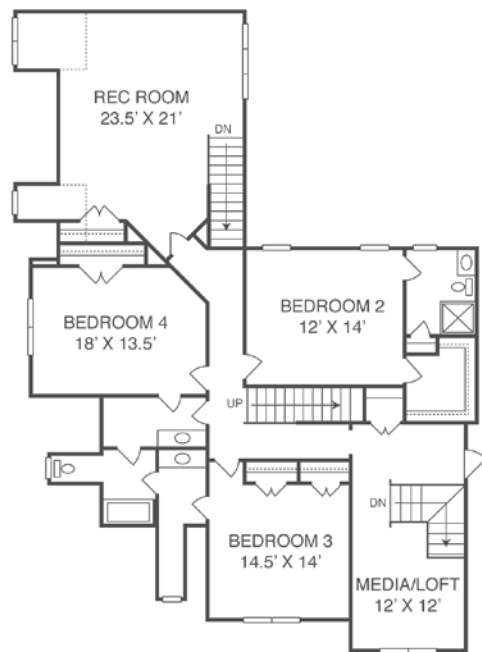

the peachtree place kemp harris, inc.

treyburn point homesite 28 6102 treyburn point drive ~4310 sq.ft.

Illustration and floorplans are for discussion purposes only and are not part of a legal contract. Room dimensions and square footage are approximate. Prices subject to change without notice. 8-31-07 ©2006-2007 Kemp Harris, Inc.